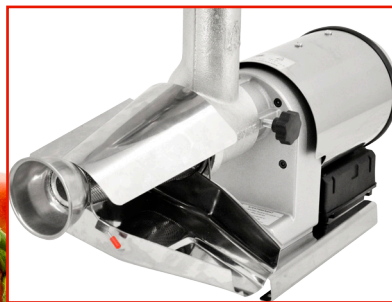

SERVING THE FOOD INDUSTRY SINCE 1951

ELECTRIC TOMATO SQUEEZER WITH 0.57 HP

Item: 41420 | Model: TS-IT-0080

CREATE FRESH, SIGNATURE TOMATO SAUCE AND PASTE

Omcans tomato squeezer enables the extraction of large quantities of tomato puree, separating it from seeds and skin. With its high power 0.57 HP motor, the TS-IT-0080 is ideal for those who require performance for medium to large production. The hopper, collector, and base are stainless steel; the worm and body are cast iron with double hot tinning, making this model a breeze to clean and sturdy to last during continuous usage. This model is also easy to disassemble, adding more effectiveness when cleaning. Made in Italy. Conforms to CSA standards.

Comes with a splash guard

WARRANTY
PARTS AND LABOR

CSA Approved

NEMA
5 - 15
125 VAC / 15 AMP

Authorized Dealer

FEATURES

- Perfect for medium to large production
- Tinned cast iron body, auger, stainless steel hopper, collector, base, and filter
- Easy to disassemble for quick and easy cleaning
- Comes with stainless steel cover

TECHNICAL SPECIFICATIONS

ITEM NUMBER	41420
MODEL	TS-IT-0080
DESCRIPTION	Electric
HP	0.57 HP / 0.43 kW
WORM RPM	80
ELECTRICAL	120V / 60Hz / 1Ph
WEIGHT	36.3 lbs. / 16 kg.
GROSS WEIGHT	38.5 lbs. / 17.5 kg.
DIMENSIONS (DWH)	26" x 10.50" x 20" 660.4 x 266.7 x 508 mm
GROSS DIMENSIONS	23" x 16.75" x 14.25" 584.2 x 425.45 x 361.95 mm

TECHNICAL DRAWINGS AND DIMENSIONS

Meat Grinder Attachment

15310 | #22 Meat Grinder Attachment for 41420 Tomato Squeezer

WARRANTY
PARTS AND LABOR

CSA Approved

NEMA
5 - 15
125 VAC / 15 AMP

OMCAN INC.

Telephone: 1-800-465-0234
Fax: (905) 607-0234
Email: sales@omcan.com
Website: www.omcan.com