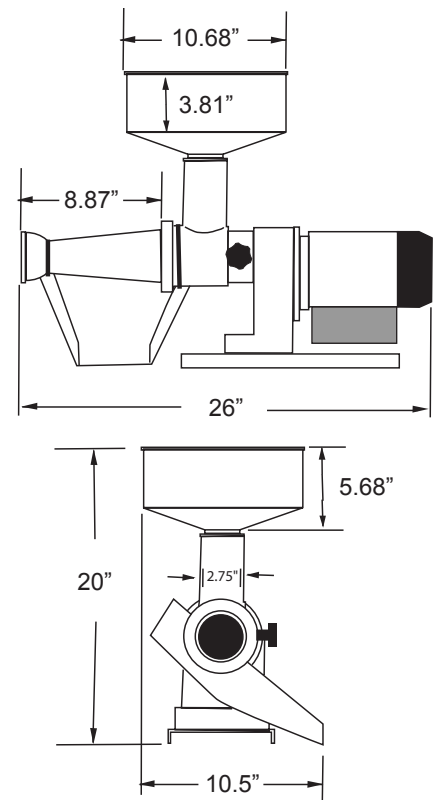

SERVING THE FOOD INDUSTRY SINCE 1951

ELECTRIC TOMATO SQUEEZER WITH 0.57 HP

Item: 41420 | Model: TS-IT-0080

CREATE FRESH, SIGNATURE TOMATO SAUCE AND PASTE

Omcans tomato squeezer enables the extraction of large quantities of tomato puree, separating it from seeds and skin. With its high power 0.57 HP motor, the TS-IT-0080 is ideal for those who require performance for medium to large production. The hopper, collector, and base are stainless steel; the worm and body are cast iron with double hot tinning, making this model a breeze to clean and sturdy to last during continuous usage. This model is also easy to disassemble, adding more effectiveness when cleaning. Made in Italy. Conforms to CSA standards.

Comes with a splash guard

WARRANTY
PARTS AND LABOR

CSA Approved

NEMA
5 - 15
125 VAC / 15 AMP

Authorized Dealer

FEATURES

- Perfect for medium to large production
- Tinned cast iron body, auger, stainless steel hopper, collector, base, and filter
- Easy to disassemble for quick and easy cleaning
- Comes with stainless steel cover

TECHNICAL SPECIFICATIONS

ITEM NUMBER	41420
MODEL	TS-IT-0080
DESCRIPTION	Electric
HP	0.57 HP / 0.43 kW
WORM RPM	80
ELECTRICAL	120V / 60Hz / 1Ph
WEIGHT	36.3 lbs. / 16 kg.
GROSS WEIGHT	38.5 lbs. / 17.5 kg.
DIMENSIONS (DWH)	26" x 10.50" x 20" 660.4 x 266.7 x 508 mm
GROSS DIMENSIONS	23" x 16.75" x 14.25" 584.2 x 425.45 x 361.95 mm

TECHNICAL DRAWINGS AND DIMENSIONS

Meat Grinder Attachment

15310 | #22 Meat Grinder Attachment for 41420 Tomato Squeezer

WARRANTY
PARTS AND LABOR

CSA Approved

NEMA
5 - 15
125 VAC / 15 AMP

OMCAN INC.

Telephone: 1-800-465-0234
Fax: (905) 607-0234
Email: sales@omcan.com
Website: www.omcan.com